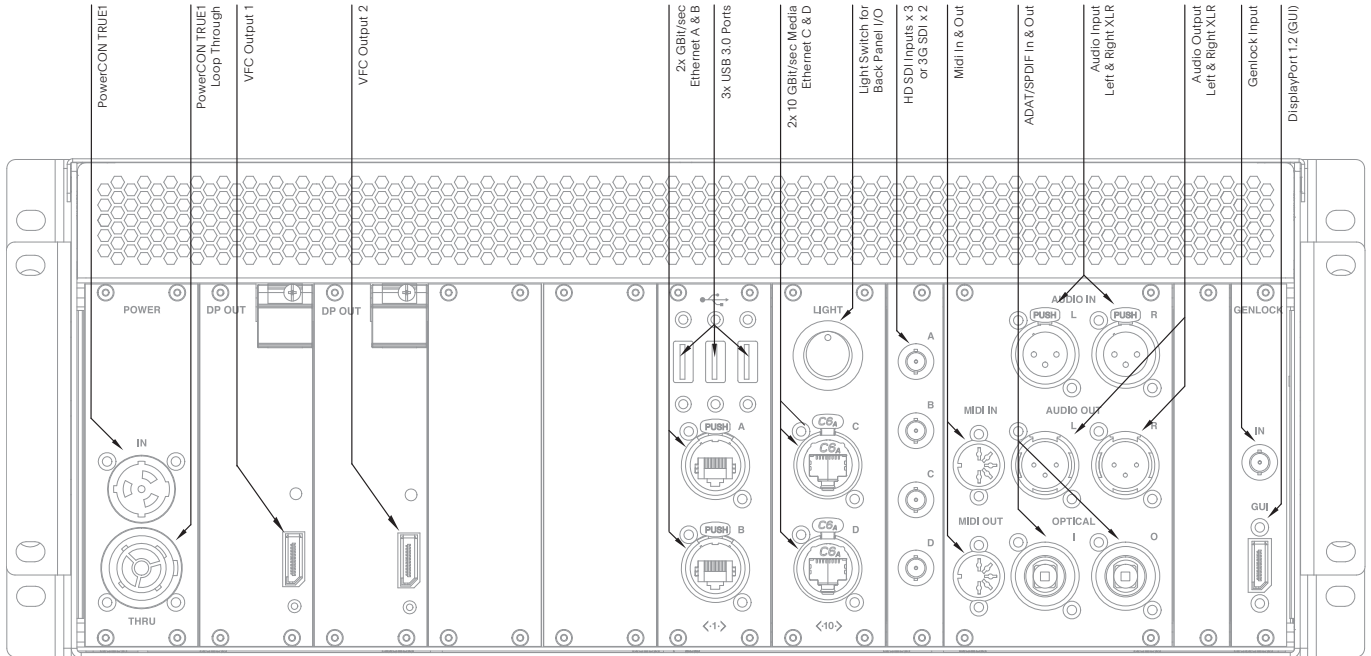

2x4pro specs

Hardware specifications

Voltage: 100-240V, 50-60Hz

Power Consumption:

450W @ 110V (normal)

500W @ 110V (max)

Operating System: Windows 10 IoT

Enterprise LTSC

CPU: Intel® Xeon® Quad-Core 3.7Ghz

Memory: 16GB DDR4 RAM

Environmental Tolerances:

Temperature: 5-35°C (40°-95°F)

Humidity: 5%-95% (non-condensing)

Altitude: 0-8850 ft (0-2700m)

Mounting System:

4U 19" rack mount

Audio: RME Professional

OS: 2x 80GB SSD (Internal System Drive)

Storage: 2TB Internal SSD

System connectivity I/O

Video Output:

1x DisplayPort 1.2 (GUI)

2x VFC Output Slots

Ships standard with DisplayPort 1.2 VFC cards (4096 x 2160 max)

Different Video Format Conversions cards also available, refer to VFC Specifications

Video Input:

4x HD-SDI or 2x 3G-SDI

Analogue Audio:

2x Balanced XLR Output

2x Balanced XLR Input

1x 1/4" Headphones Jack

Digital Audio: ADAT/SPDIF I/O

MIDI: 1x In, 1x Out

General Network: 1x Gigabit LAN

Artnet: 1x Gigabit LAN

Media Network: 2x 10Gb/sec LAN

Data/Peripherals:

5x USB 3.0

Video Sync: BNC Genlock